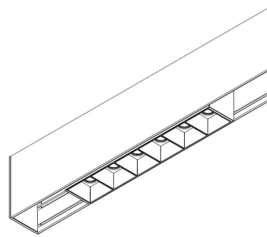

ATTENTION: Products should be used together with TRACKS provided by LiteMatrix.