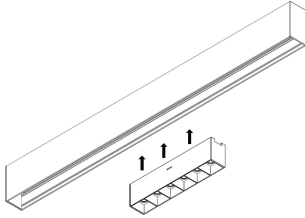

Installation

1. During the installation, make sure the power supply is disconnected. Put on gloves and operate in dry environment
2. Put the luminaire into track

3. Using fingers to remove the luminaire from track.