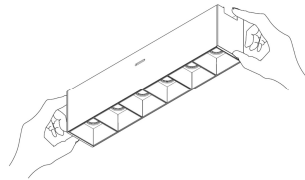

Installation

1. During the installation, make sure the power supply is disconnected. Put on gloves and operate in dry environment
2. Put the luminaire into track

3. Using fingers to remove the luminaire from track.

4. DO NOT move luminaires straightly in the track

Accessory installation-Louvre

1. Following these steps below to install or change the reflector

disposed of with other household waste. At the end of their life, luminaires must be taken to the appropriate local facility available for the disposal or recycling of electronic products.

Cleaning

Always clean carefully using a soft cloth and a commercially available, ph-neutral, alcohol-free, non-abrasive cleaning agent.

Disposal

In accordance with EU Directive WEEE (Waste Electrical and Electronic Equipment), luminaires must not be